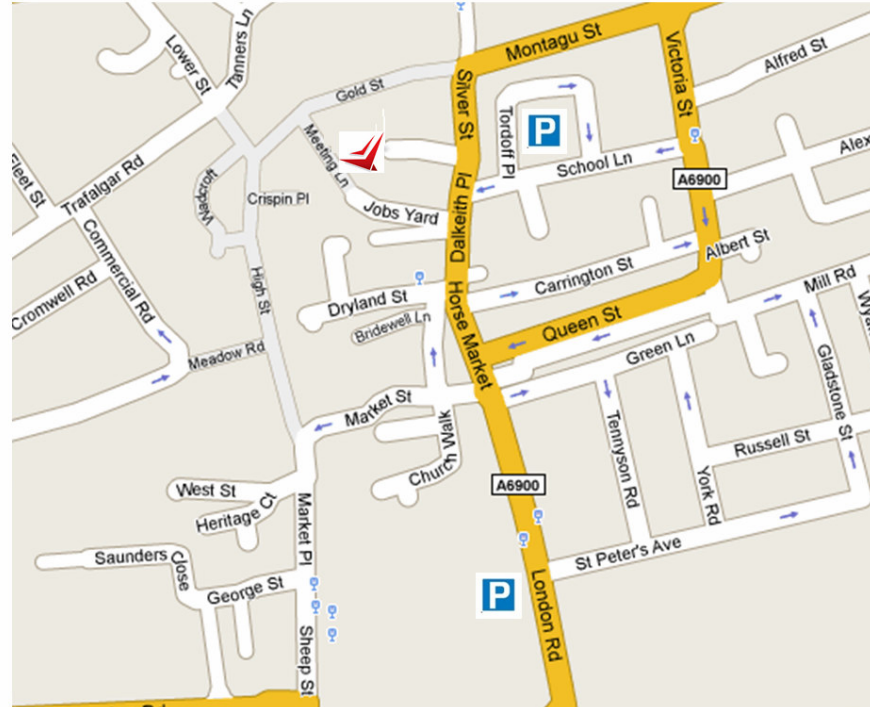

> **ADDRESS**

GNCS Limited, 3 Meeting Lane,
Kettering, Northants, NN16 0BL

> **CONTACT**

Telephone: 01536 527 170

> **PARKING**

There is no off street parking available immediately outside our offices. Meeting Lane is a narrow street in the town centre surrounded by pedestrianised areas. Secure pay and display parking is available at the following locations, both a short walk from our offices:

> London Road, Kettering, Northants, NN15 7QP

> School Lane, Kettering, Northants, NN16 0DH

> **Charges:** 1 hour - 90p, 2 hours - £1.80, 3 hours - £2.40, All day - £4.80 > **Opening Hours:** 9.00am to 6.00pm